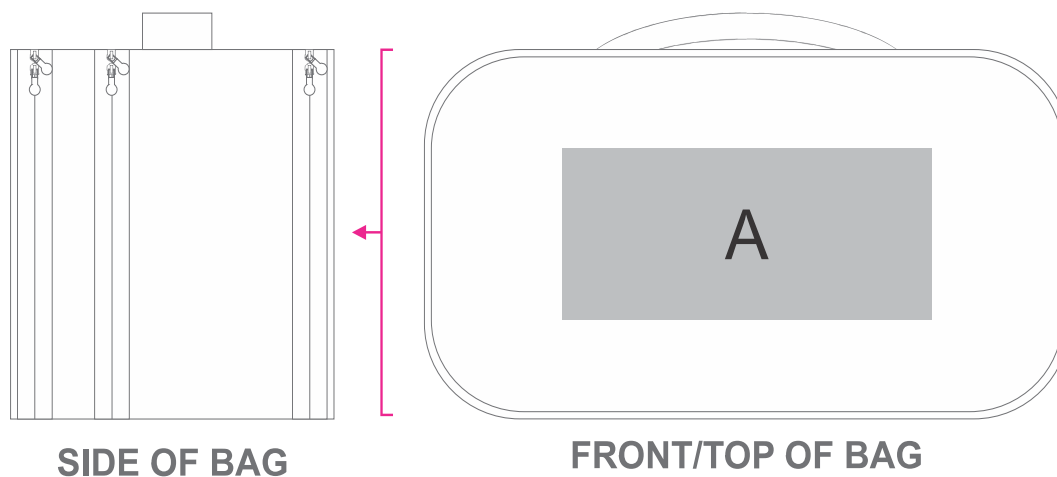

TB-4215

Santa Monica Deluxe Toiletry Bag

Also available in
**LOGO
24**
Check Logo24
guide and t's & c's

Need to know:

Branding Options:

Position	Branding Method (Branding Code)	No. of Colours	Dimension
A	Screen Print (SB)	1 Colour	130mm wide x 60mm high
A	Digital Direct Transfer (DDT-D)	Full Colour	105mm wide x 70mm high
A	Digital Direct Transfer (DDT-A)	Full Colour	160mm wide x 70mm high